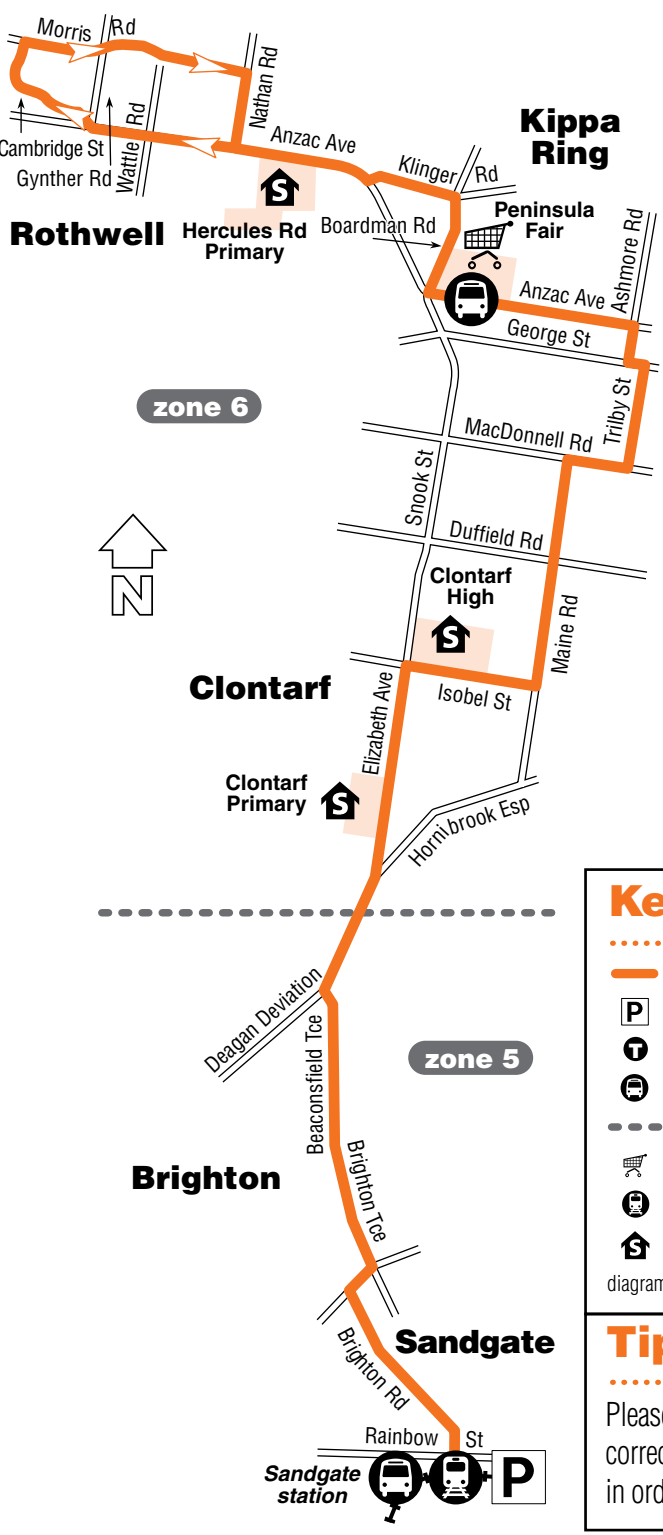

1. **route 695**
2. **servicing**
3. Rothwell
   - Kippa-Ring
   - Peninsula Fair
   - Clontarf
   - Brighton
   - Sandgate

1. **Key**
2. route 695
   - park 'n' ride
   - terminus
   - bus interchange
   - --- zone boundary
   - shopping centre
   - connecting train station
   - school
3. diagrammatic map - not to scale

Tip

Please show concession ID and tender correct fare and be ready to pay on boarding in order to avoid unnecessary delays.